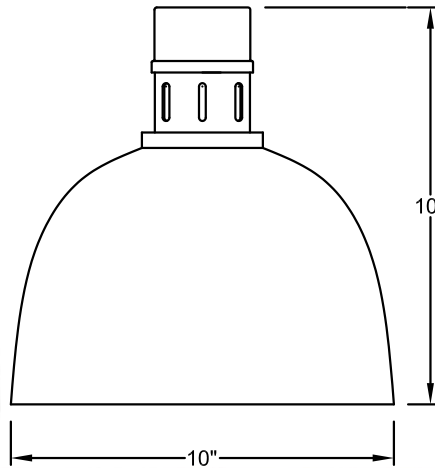

MODEL: FW500

PREPARED BY: _____

TYPE: _____

JOB NAME: _____

DATE: _____

CERTIFICATION: UL Listed NSF Approved

Finish – Five stage pretreatment process, coated with a lead free TGI C polyester powder coat finish. White is standard inside reflectors. See color chart below for color options. Some finish options are not available for certain fixtures. Custom color options are available upon request.

Lamp – Food Warmer – medium base porcelain socket, copper shell with nickel plate, rated 250v, 660W. 250 or 375 Watt Infrared R40 Bulb. Available in clear or red, shatter proof coated or non-coated.

Decorative Applications – Can accommodate LED, Compact Fluorescent, Incandescent, or High Intensity Discharge (H.I.D.).

Mounting – Available with cord (BLC, WHC), cord and cable (TCB, TCW), retractable telephone cord and cable (PTB, PTW), non-retractable telephone cord and cable (TLB, TLW), flexible stem (FA), rigid stem (ST), or horizontal arm (AM). Supplied with 1/2" tapped hub with ST, AM, and FA. FA available in 12", 18", or 24". ST standard 12", available in custom lengths, minimum 6". AM standard 11", available in custom lengths, restrictions apply. ST finish will match fixture finish. Fixtures are pre-wired with 48" or 96" leads or 96" cord.

Accessories - Available with canopy mounted (TSC), fixture mounted (TSF), or remote switch (TSR). Available with track adapter (ADP) and track (HTR). HTR available in 4', 8' or 12', black or white.

Reflector – Spun from heavy gauge 1100-0 aluminum, ranging in thickness from .050 to .125. Copper is spun from .040 gauge 110 soft alloy. Brass is spun from 40 gauge

MODEL #	FINISH	LIGHT SOURCE				MOUNTING OPTIONS	ACCESSORIES
		INC					
FW500	PB*², SB*², PN²	250WRC				BLC, WHC TCB, TCW TLB, TLW PTB, PTW FA12, FA18, FA24 ST12 AM11 TP	TSC
	21P, 40*², 41	250WCC					TSF²
	42, 43, 44, 45	250WRU¹					TSR
	48*, 49*, 50, 51	250WCU¹					HTRB-4
	52, 53, 57*, 58*	375WRC					HTRW-4
	59, 61*, 62*, 70*	375WCC					HTRB-8
	71*, 74, 75, 76	375WRU¹					HTRW-8
	79, 81, 84*, 87	375WCU¹					HTRB-12
	90, 93*, 95, 97						HTRW-12
							ADP

* same finish color inside and out. 1. not NSF approved. 2. not available with 375 watt bulb. .SUBJECT TO MODIFICATION WITHOUT NOTICE.