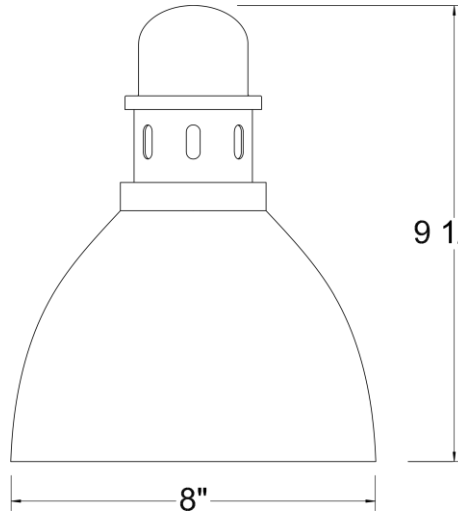

MODEL: FW500B

PREPARED BY: _____

TYPE: _____

JOB NAME: _____

DATE: _____

CERTIFICATION: UL Listed NSF Approved

Finish – Five stage pretreatment process, coated with a lead free TGI C polyester powder coat finish. White is standard inside reflectors. See color chart below for color options. Some finish options are not available for certain fixtures. Custom color options are available upon request.

Lamp – Food Warmer – medium base porcelain socket, copper shell with nickel plate, rated 250v, 660W. 250 or 375 Watt Infrared R40 Bulb. Available in clear or red, shatter proof coated or non-coated.

Decorative Applications – Can accommodate LED, Compact Fluorescent, Incandescent, or High Intensity Discharge (H.I.D.).

Mounting – Available with cord (BLC, WHC), cord and cable (TCB, TCW), retractable telephone cord and cable (PTB, PTW), non-retractable telephone cord and cable (TLB, TLW), flexible stem (FA), rigid stem (ST), or horizontal arm (AM). Supplied with 1/2" tapped hub with ST, AM, and FA. FA available in 12", 18", or 24". ST standard 12", available in custom lengths, minimum 6". AM standard 11", available in custom lengths, restrictions apply. ST finish will match fixture finish. Fixtures are pre-wired with 48" or 96" leads or 96" cord.

Accessories - Available with canopy mounted (TSC), fixture mounted (TSF), or remote switch (TSR). Available with track adapter (ADP) and track (HTR). HTR available in 4', 8' or 12', black or white.

REFLECTOR – Spun from heavy gauge 1100-0 aluminum, ranging in thickness from .050 to .125. Copper is spun from .040 gauge and 110 soft alloy. Brass is spun from .040 gauge

MODEL #	FINISH	LIGHT SOURCE				MOUNTING OPTIONS	ACCESSORIES
		INC					
FW500B	PB*², SB*², PN²	250WRC				BLC, WHC TCB, TCW TLB, TLW PTB, PTW FA12, FA18, FA24 ST12 AM11 TP	TSC
	21P, 40*², 41	250WCC					TSF²
	42, 43, 44, 45	250WRU¹					TSR
	48*, 49*, 50, 51	250WCU¹					HTRB-4
	52, 53, 57*, 58*	375WRC					HTRW-4
	59, 61*, 62*, 70*	375WCC					HTRB-8
	71*, 74, 75, 76	375WRU¹					HTRW-8
	79, 81, 84*, 87	375WCU¹					HTRB-12
	90, 93*, 95, 97						HTRW-12
							ADP

* same finish color inside and out. 1. not NSF approved. 2. not available with 375 watt bulb. .SUBJECT TO MODIFICATION WITHOUT NOTICE.