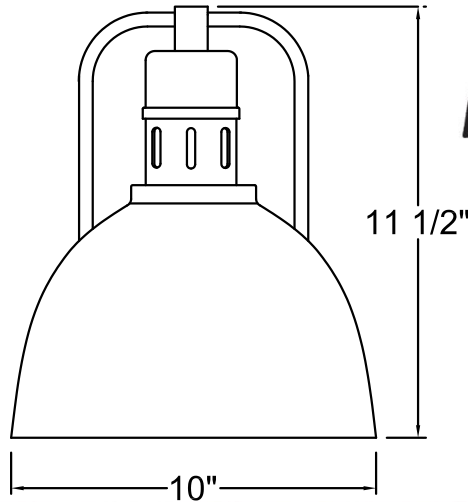

MODEL: FW501

PREPARED BY: _____

TYPE: _____

JOB NAME: _____

DATE: _____

CERTIFICATION: UL Listed NSF Approved

Finish – Five stage pretreatment process, coated with a lead free TGI C polyester powder coat finish. White is standard inside reflectors. See color chart below for color options. Some finish options are not available for certain fixtures. Custom color options are available upon request.

Lamp – Food Warmer – medium base porcelain socket, copper shell with nickel plate, rated 250v, 660W. 250 or 375 Watt Infrared R40 Bulb. Available in clear or red, shatter proof coated or non-coated.

Decorative Applications – Can accommodate LED, Compact Fluorescent, Incandescent, or High Intensity Discharge (H.I.D.).

Mounting – Available with cord (BLC, WHC), cord and cable (TCB, TCW), retractable telephone cord and cable (PTB, PTW), non-retractable telephone cord and cable (TLB, TLW), flexible stem (FA), rigid stem (ST), or horizontal arm (AM). Supplied with 1/2" tapped hub with ST, AM, and FA. FA available in 12", 18", or 24". ST standard 12", available in custom lengths, minimum 6". AM standard 11", available in custom lengths, restrictions apply. ST finish will match fixture finish. Fixtures are pre-wired with 48" or 96" leads or 96" cord.

Accessories - Available with canopy mounted (TSC), fixture mounted (TSF), or remote switch (TSR). Available with track adapter (ADP) and track (HTR). HTR available in 4', 8' or 12', black or white.

REFLECTOR – Spun from heavy gauge 1100-0 aluminum, ranging in thickness from .050 to .125. Copper is spun from .040 gauge and 110 soft alloy. Brass is spun from .040 gauge

MODEL #	FINISH	LIGHT SOURCE				MOUNTING OPTIONS	ACCESSORIES
		INC					
FW501	PB*², SB*², PN²	250WRC				BLC, WHC TCB, TCW TLB, TLW PTB, PTW FA12, FA18, FA24 ST12 AM11 TP	TSC
	21P, 40*², 41	250WCC					TSF²
	42, 43, 44, 45	250WRU¹					TSR
	48*, 49*, 50, 51	250WCU¹					HTRB-4
	52, 53, 57*, 58*	375WRC					HTRW-4
	59, 61*, 62*, 70*	375WCC					HTRB-8
	71*, 74, 75, 76	375WRU¹					HTRW-8
	79, 81, 84*, 87	375WCU¹					HTRB-12
	90, 93*, 95, 97						HTRW-12
							ADP

* same finish color inside and out. 1. not NSF approved. 2. not available with 375 watt bulb. .SUBJECT TO MODIFICATION WITHOUT NOTICE.