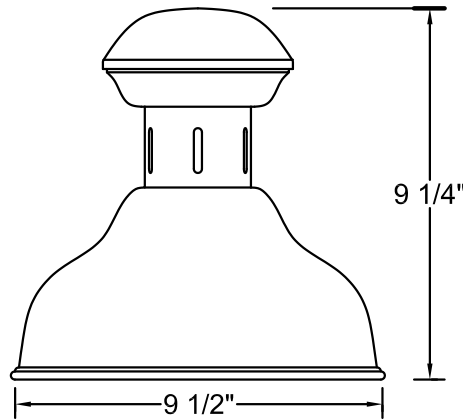

MODEL: FW90

PREPARED BY: _____

TYPE: _____

JOB NAME: _____

DATE: _____

CERTIFICATION: UL Listed NSF Approved

Finish – Five stage pretreatment process, coated with a lead free TGI C polyester powder coat finish. White is standard inside reflectors. See color chart below for color options. Some finish options are not available for certain fixtures. Custom color options are available upon request.

Lamp – Food Warmer – medium base porcelain socket, copper shell with nickel plate, rated 250v, 660W. 250 or 375 Watt Infrared R40 Bulb. Available in clear or red, shatter proof coated or non-coated.

Decorative Applications – Can accommodate LED, Compact Fluorescent, Incandescent, or High Intensity Discharge (H.I.D.).

Mounting – Available with cord (BLC, WHC), cord and cable (TCB, TCW), retractable telephone cord and cable (PTB, PTW), non-retractable telephone cord and cable (TLB, TLW), flexible stem (FA), rigid stem (ST), or horizontal arm (AM). Supplied with 1/2" tapped hub with ST, AM, and FA. FA available in 12", 18", or 24". ST standard 12", available in custom lengths, minimum 6". AM standard 11", available in custom lengths, restrictions apply. ST finish will match fixture finish. Fixtures are pre-wired with 48" or 96" leads or 96" cord.

Accessories - Available with canopy mounted (TSC), fixture mounted (TSF), or remote switch (TSR). Available with track adapter (ADP) and track (HTR). HTR available in 4', 8' or 12', black or white.

REFLECTOR – Spun from heavy gauge 1100-0 aluminum, ranging in thickness from .050 to .125. Copper is spun from .040 gauge and 110 soft alloy. Brass is spun from .040 gauge

MODEL #	FINISH	LIGHT SOURCE				MOUNTING OPTIONS	ACCESSORIES
		INC					
FW90	PB*², SB*², PN²	250WRC				BLC, WHC TCB, TCW TLB, TLW PTB, PTW FA12, FA18, FA24 ST12 AM11 TP	TSC
	21P, 40*², 41	250WCC					TSF²
	42, 43, 44, 45	250WRU¹					TSR
	48*, 49*, 50, 51	250WCU¹					HTRB-4
	52, 53, 57*, 58*	375WRC					HTRW-4
	59, 61*, 62*, 70*	375WCC					HTRB-8
	71*, 74, 75, 76	375WRU¹					HTRW-8
	79, 81, 84*, 87	375WCU¹					HTRB-12
	90, 93*, 95, 97						HTRW-12
							ADP

* same finish color inside and out. 1. not NSF approved. 2. not available with 375 watt bulb. .SUBJECT TO MODIFICATION WITHOUT NOTICE.