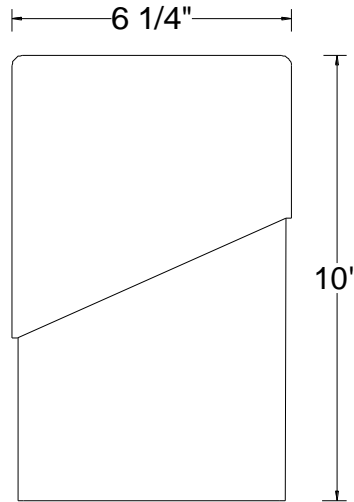

MODEL: FWCY610

PREPARED BY: _____

TYPE: _____

JOB NAME: _____

DATE: _____

CERTIFICATION: UL Listed NSF Approved

Finish – Five stage pretreatment process, coated with a lead free TGI C polyester powder coat finish. White is standard inside reflectors. See color chart below for color options. Some finish options are not available for certain fixtures. Custom color options are available upon request.

Lamp – Food Warmer – medium base porcelain socket, copper shell with nickel plate, rated 250v, 660W. 250 Watt Infrared R40 Bulb, available in clear or red, shatter proof coated or non-coated.

Decorative Applications – Can accommodate LED, Compact Fluorescent, Incandescent, or High Intensity Discharge (H.I.D.).

Mounting – Available with cord (BLC, WHC), cord and cable (TCB, TCW), retractable telephone cord and cable (PTB, PTW), non-retractable telephone cord and cable (TLB, TLW), flexible stem (FA), rigid stem (ST), or horizontal arm (AM). Supplied with 1/2" tapped hub with ST, AM, and FA. FA available in 12", 18", or 24". ST standard 12", available in custom lengths, minimum 6". AM standard 11", available in custom lengths, restrictions apply. ST finish will match fixture finish. Fixtures are pre-wired with 48" or 96" leads or 96" cord.

Accessories - Available with canopy mounted (TSC), fixture mounted (TSF), or remote switch (TSR). Available with track adapter (ADP) and track (HTR). HTR available in 4', 8' or 12', black or white.

REFLECTOR – Spun from heavy gauge 1100-0 aluminum, ranging in thickness from .050 to .125. Copper is spun from .040 gauge and 110 soft alloy. Brass is spun from .040 gauge

MODEL #	FINISH	LIGHT SOURCE				MOUNTING OPTIONS	ACCESSORIES
		INC					
FWCY610²	PN², 21P, 41, 42, 43, 44, 45, 48*, 49*, 50, 51, 52, 53, 57*, 58*, 59, 61*, 62*, 70*, 71*, 74, 75, 76, 79, 81, 84*, 87, 90, 93*, 95, 97	250WRC 250WCC 250WRU¹ 250WCU¹				BLC, WHC TCB, TCW TLB, TLW PTB, PTW FA12, FA18, FA24 ST12 AM11 TP	TSC TSF² TSR HTRB-4 HTRW-4 HTRB-8 HTRW-8 HTRB-12 HTRW-12 ADP

* same finish color inside and out. 1. not NSF approved. 2. not available with 375 watt bulb. .SUBJECT TO MODIFICATION WITHOUT NOTICE.