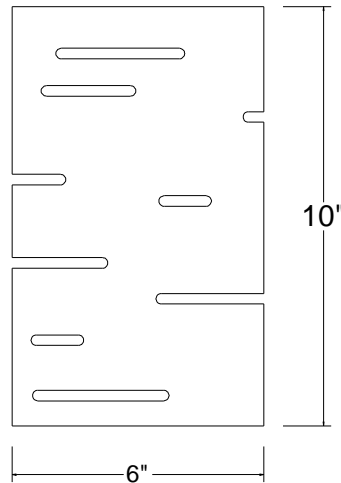

FOOD WARMER

FWCYS610/44/WHC

MODEL: FWCYS610

PREPARED BY: _____

TYPE: _____

JOB NAME: _____

DATE: _____

CERTIFICATION: UL Listed NSF Approved

Lamp – Food Warmer – medium base porcelain socket, copper shell with nickel plate, rated 250v, 660W. 250 Watt Infrared R40 Bulb, available in clear or red, shatter proof coated or non-coated.

Decorative Applications – Can accommodate LED, Compact Fluorescent, Incandescent, or High Intensity Discharge (H.I.D.).

Mounting – Available with cord (BLC, WHC), cord and cable (TCB, TCW), retractable telephone cord and cable (PTB, PTW), non-retractable telephone cord and cable (TLB, TLW), flexible stem (FA), rigid stem (ST), or horizontal arm (AM). Supplied with 1/2" tapped hub with ST, AM, and FA. FA available in 12", 18", or 24". ST standard 12", available in custom lengths, minimum 6". AM standard 11", available in custom lengths, restrictions apply. ST finish will match fixture finish. Fixtures are pre-wired with 48" or 96" leads or 96" cord.

Accessories - Available with canopy mounted (TSC), fixture mounted (TSF), or remote switch (TSR). Available with track adapter (ADP) and track (HTR). HTR available in 4', 8' or 12', black or white.

REFLECTOR – Spun from heavy gauge 1100-0 aluminum, ranging in thickness from .050 to .125. Copper is spun from .040 gauge and 110 soft alloy. Brass is spun from .040 gauge