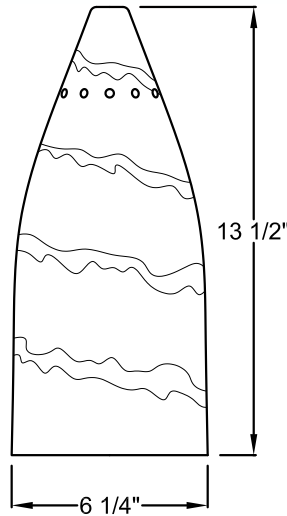

MODEL: FWPEH

PREPARED BY: _____

TYPE: _____

JOB NAME: _____

DATE: _____

CERTIFICATION: UL Listed NSF Approved

Finish – Five stage pretreatment process, coated with a lead free TGI C polyester powder coat finish. White is standard inside reflectors. See color chart below for color options. Some finish options are not available for certain fixtures. Custom color options are available upon request.

Lamp – Food Warmer – medium base porcelain socket, copper shell with nickel plate, rated 250v, 660W. 250 Watt Infrared R40 Bulb, available in clear or red, shatter proof coated or non-coated.

Decorative Applications – Can accommodate LED, Compact Fluorescent, Incandescent, or High Intensity Discharge (H.I.D.).

Mounting – Available with cord (BLC, WHC), cord and cable (TCB, TCW), retractable telephone cord and cable (PTB, PTW), non-retractable telephone cord and cable (TLB, TLW), flexible stem (FA), rigid stem (ST), or horizontal arm (AM). Supplied with 1/2" tapped hub with ST, AM, and FA. FA available in 12", 18", or 24". ST standard 12", available in custom lengths, minimum 6". AM standard 11", available in custom lengths, restrictions apply. ST finish will match fixture finish. Fixtures are pre-wired with 48" or 96" leads or 96" cord.

Accessories - Available with canopy mounted (TSC), fixture mounted (TSF), or remote switch (TSR). Available with track adapter (ADP) and track (HTR). HTR available in 4', 8' or 12', black or white.

REFLECTOR – Spun from heavy gauge 1100-0 aluminum, ranging in thickness from .050 to .125. Copper is spun from .040 gauge and 110 soft alloy. Brass is spun from .040 gauge

MODEL #	FINISH	LIGHT SOURCE				MOUNTING OPTIONS	ACCESSORIES
		INC					
FWPEH²	21P, 41, 42, 43, 44, 45, 48*, 49*, 50, 51, 52, 53, 57*, 58*, 59, 61*, 62*, 70*, 71*, 74, 75, 76, 79, 81, 84*, 87, 88*, 90, 93*, 95, 97	250WRC 250WCC 250WRU¹ 250WCU¹				BLC, WHC TCB, TCW TLB, TLW PTB, PTW FA12, FA18, FA24 ST12 AM11 TP	TSC TSF² TSR HTRB-4 HTRW-4 HTRB-8 HTRW-8 HTRB-12 HTRW-12 ADP

* same finish color inside and out. 1. not NSF approved. 2. not available with 375 watt bulb.

.SUBJECT TO MODIFICATION WITHOUT NOTICE.